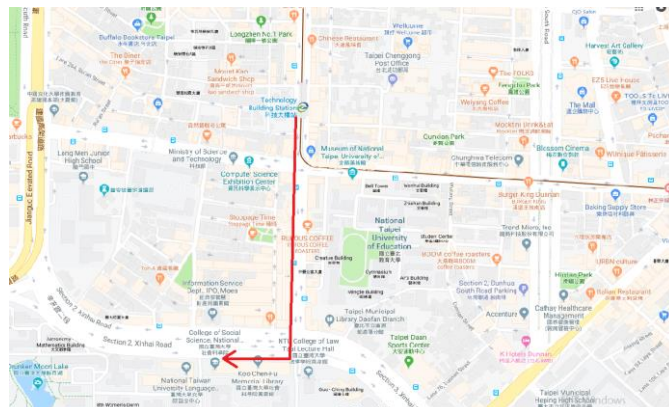

Ways to the Venue

We recommend the following two different ways to the 16th EAEA venue, the College of Social Sciences Building in National Taiwan University.

(1) By Metro

1. Please get to “Technology Building Station (BR08)” on BROWN line as shown in Figure 1;
2. then, walk along “Sec. 2, Fuxing South Road” about 900m as shown in Figure 2.

Figure 1 Metro Route Map

Figure 2 Walk from “Technology Building Station” to the Venue

Ways to the Venue

(2) **By Taxi**

If you choose to take a taxi, please say that you want to get to,

(English) the intersection of Fuxing South Road and Xinhai Road

or

(Chinese) 復興南路和辛亥路路口

and you will see the building shown in the below photo at the destination.